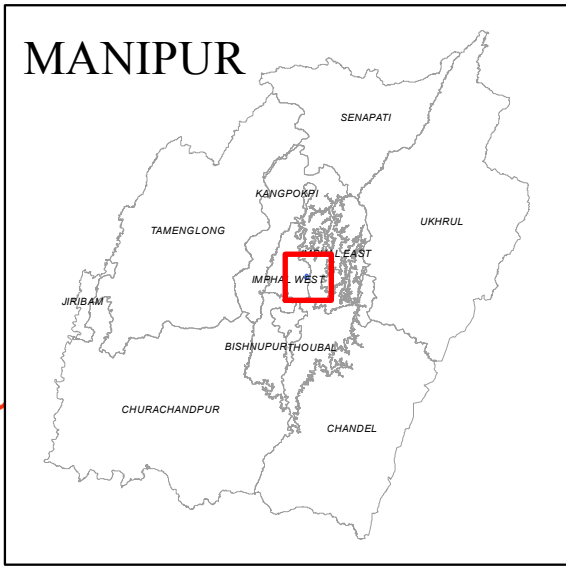

MANIPUR

AC MAP (12-Keishamthong AC)

Legend

- + Health Centre
- Police Station
- DistrictHQ
- Sub-DivisionHQ
- Helipad
- River
- National Highway
- Other Roads
- AC Boundary

Polling Stations

- Normal
- Critical
- Vulnerable
- Both